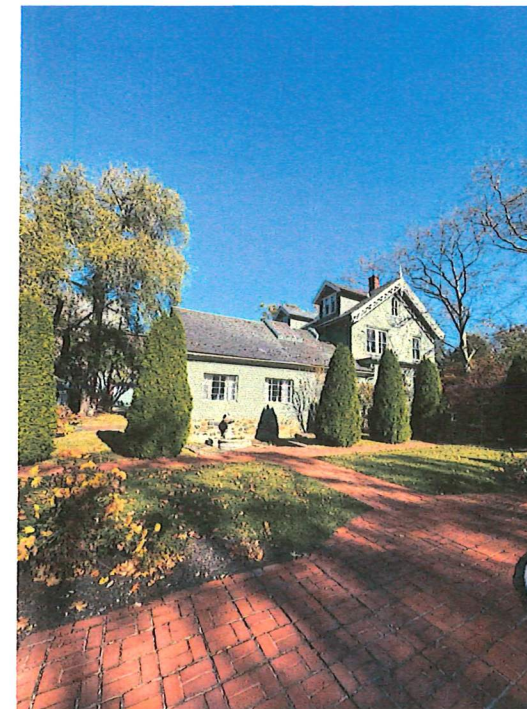

108-110 Wesley Street
(Deeded to 404 center street)
(Rear Yard View)