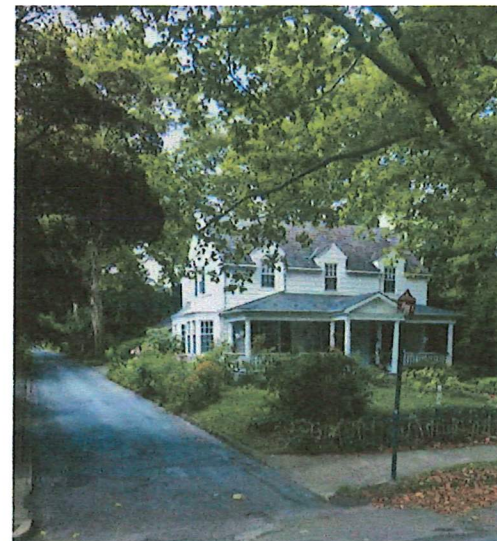

123 E Church Street
(E Church Street view)