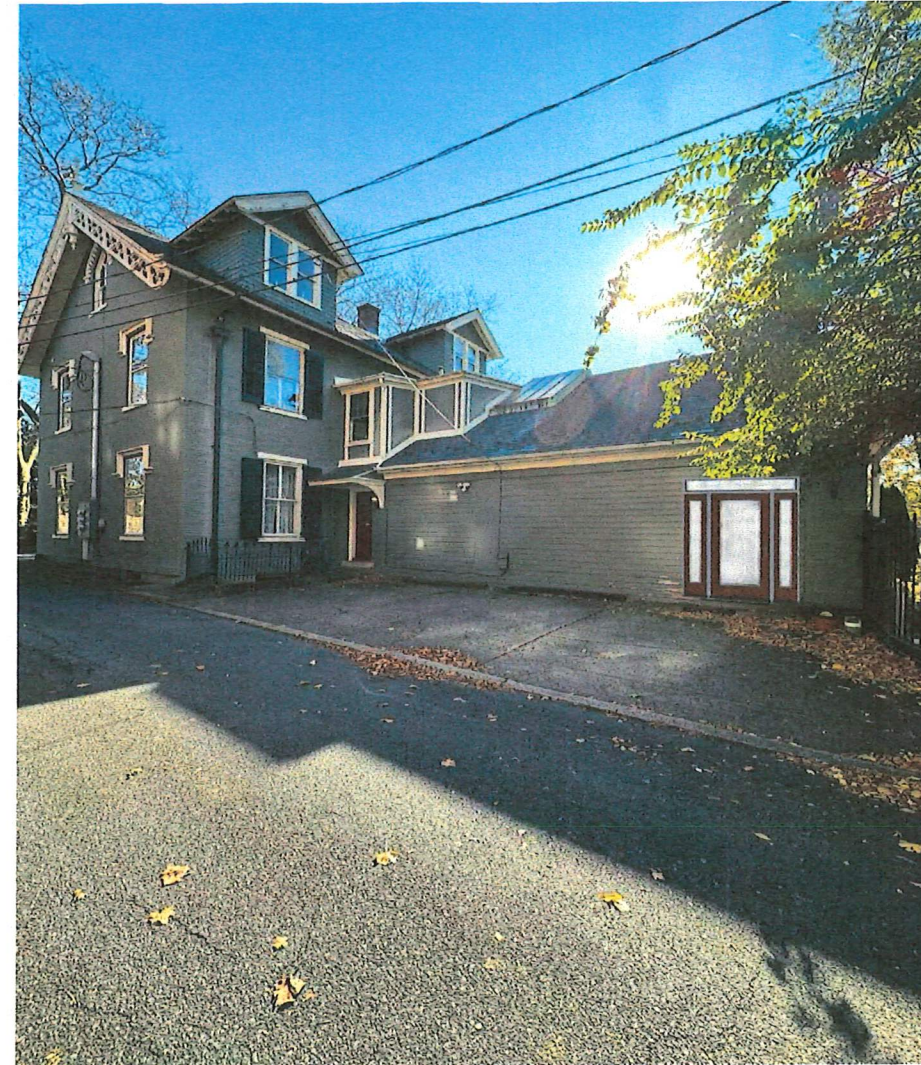

### Existing Window Removal/Door Replacement

#### Proposed Door

This photo represents the actual proposed door

- Specs:  
 THERMATRU CLASSIC CRAFT  
 -36" Entry door with a 12" sidelight on either side and a 12" transom  
 - Provincial Glass with Black Nickel Caming  
 -Door color to be Mocha Chip/Chestnut  
 -Door hardware to be brushed nickel

Contractor	Russo Design + Build 3927 Mount Pleasant Rd Bangor, Pa 18013 484-239-8316
Owner	Bruce Lawrence
Address	404 Center St Bethlehem, PA 18018
Site Address	108 - 110 Wesley St Bethlehem, PA 18018
SHEET NUMBER	
A-10	