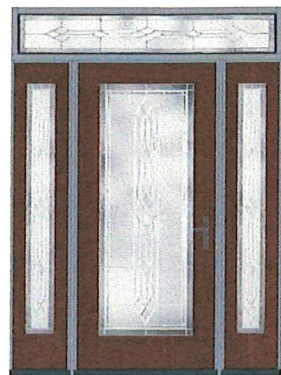

### Existing Window Removal/Door Replacement

### Proposed Window Removal/Door Replacement

#### Proposed Door

This photo represents the actual proposed door

- Specs:  
 THERMATRU CLASSIC CRAFT  
 -36" Entry door with a 12" sidelight on either side and a 12" transom  
 - Provincial Glass with Black Nickel Caming  
 -Door color to be Mocha Chip/Chestnut  
 -Door hardware to be brushed nickel