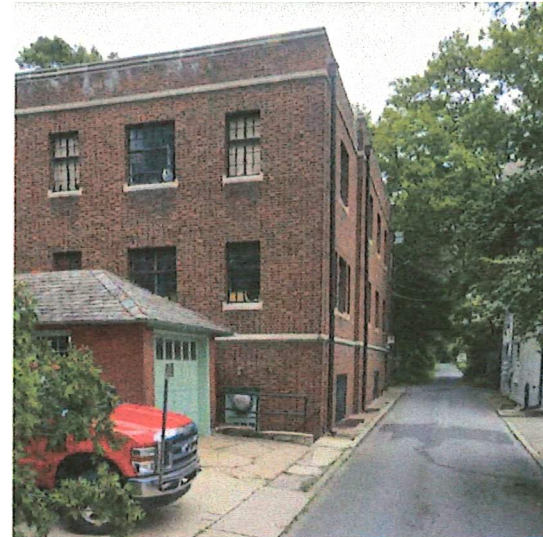

424 Center Street
(Wesley Street view)