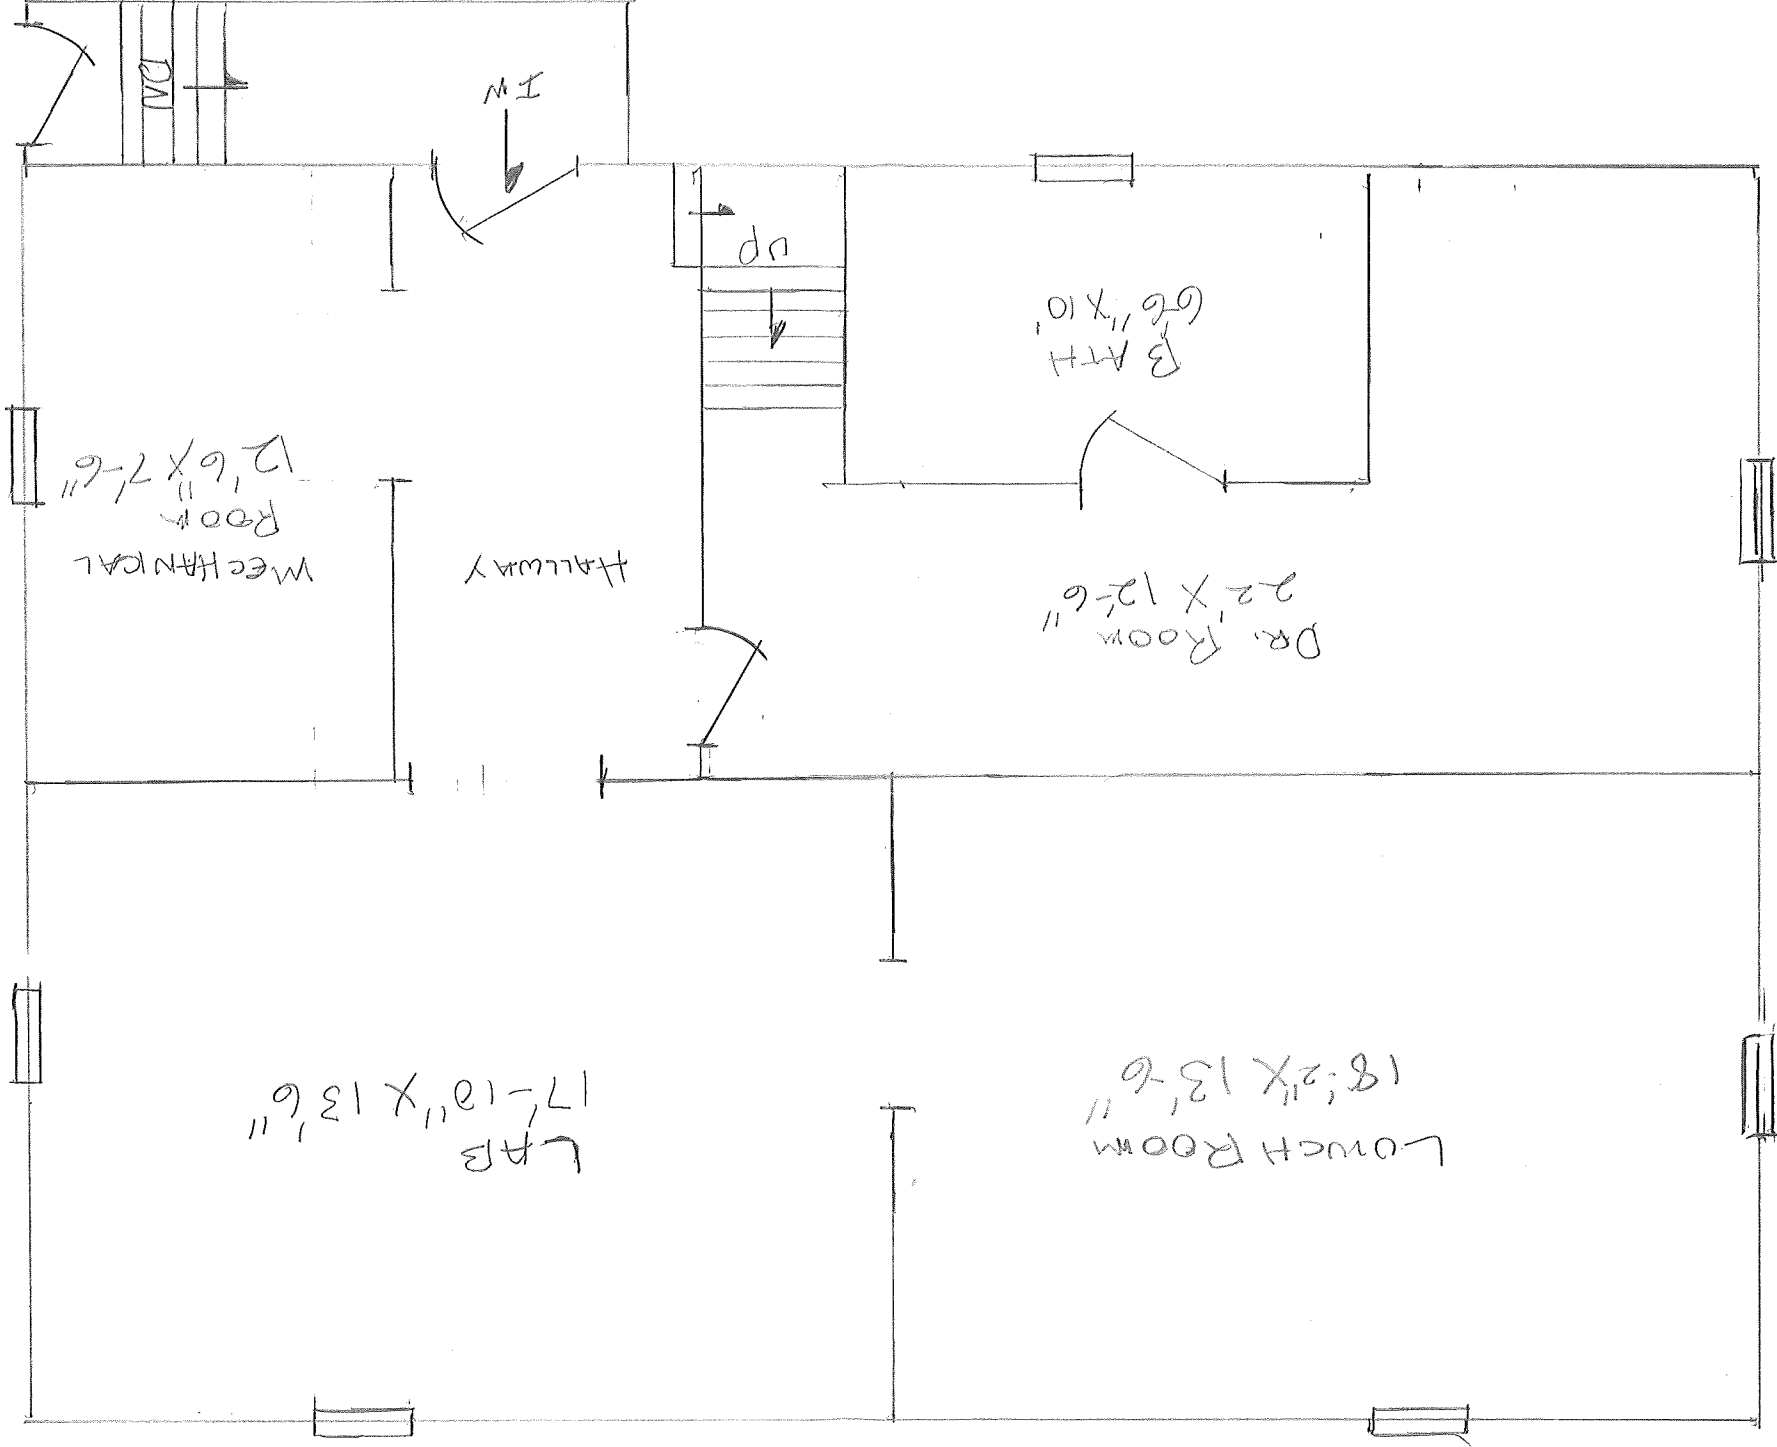

SCALE: 1/4" = 1'

LOCATION: 2037 STEFKO BLVD.

OWNER: SYBIA MEDINA

BASEMENT

STEFKO BLVD