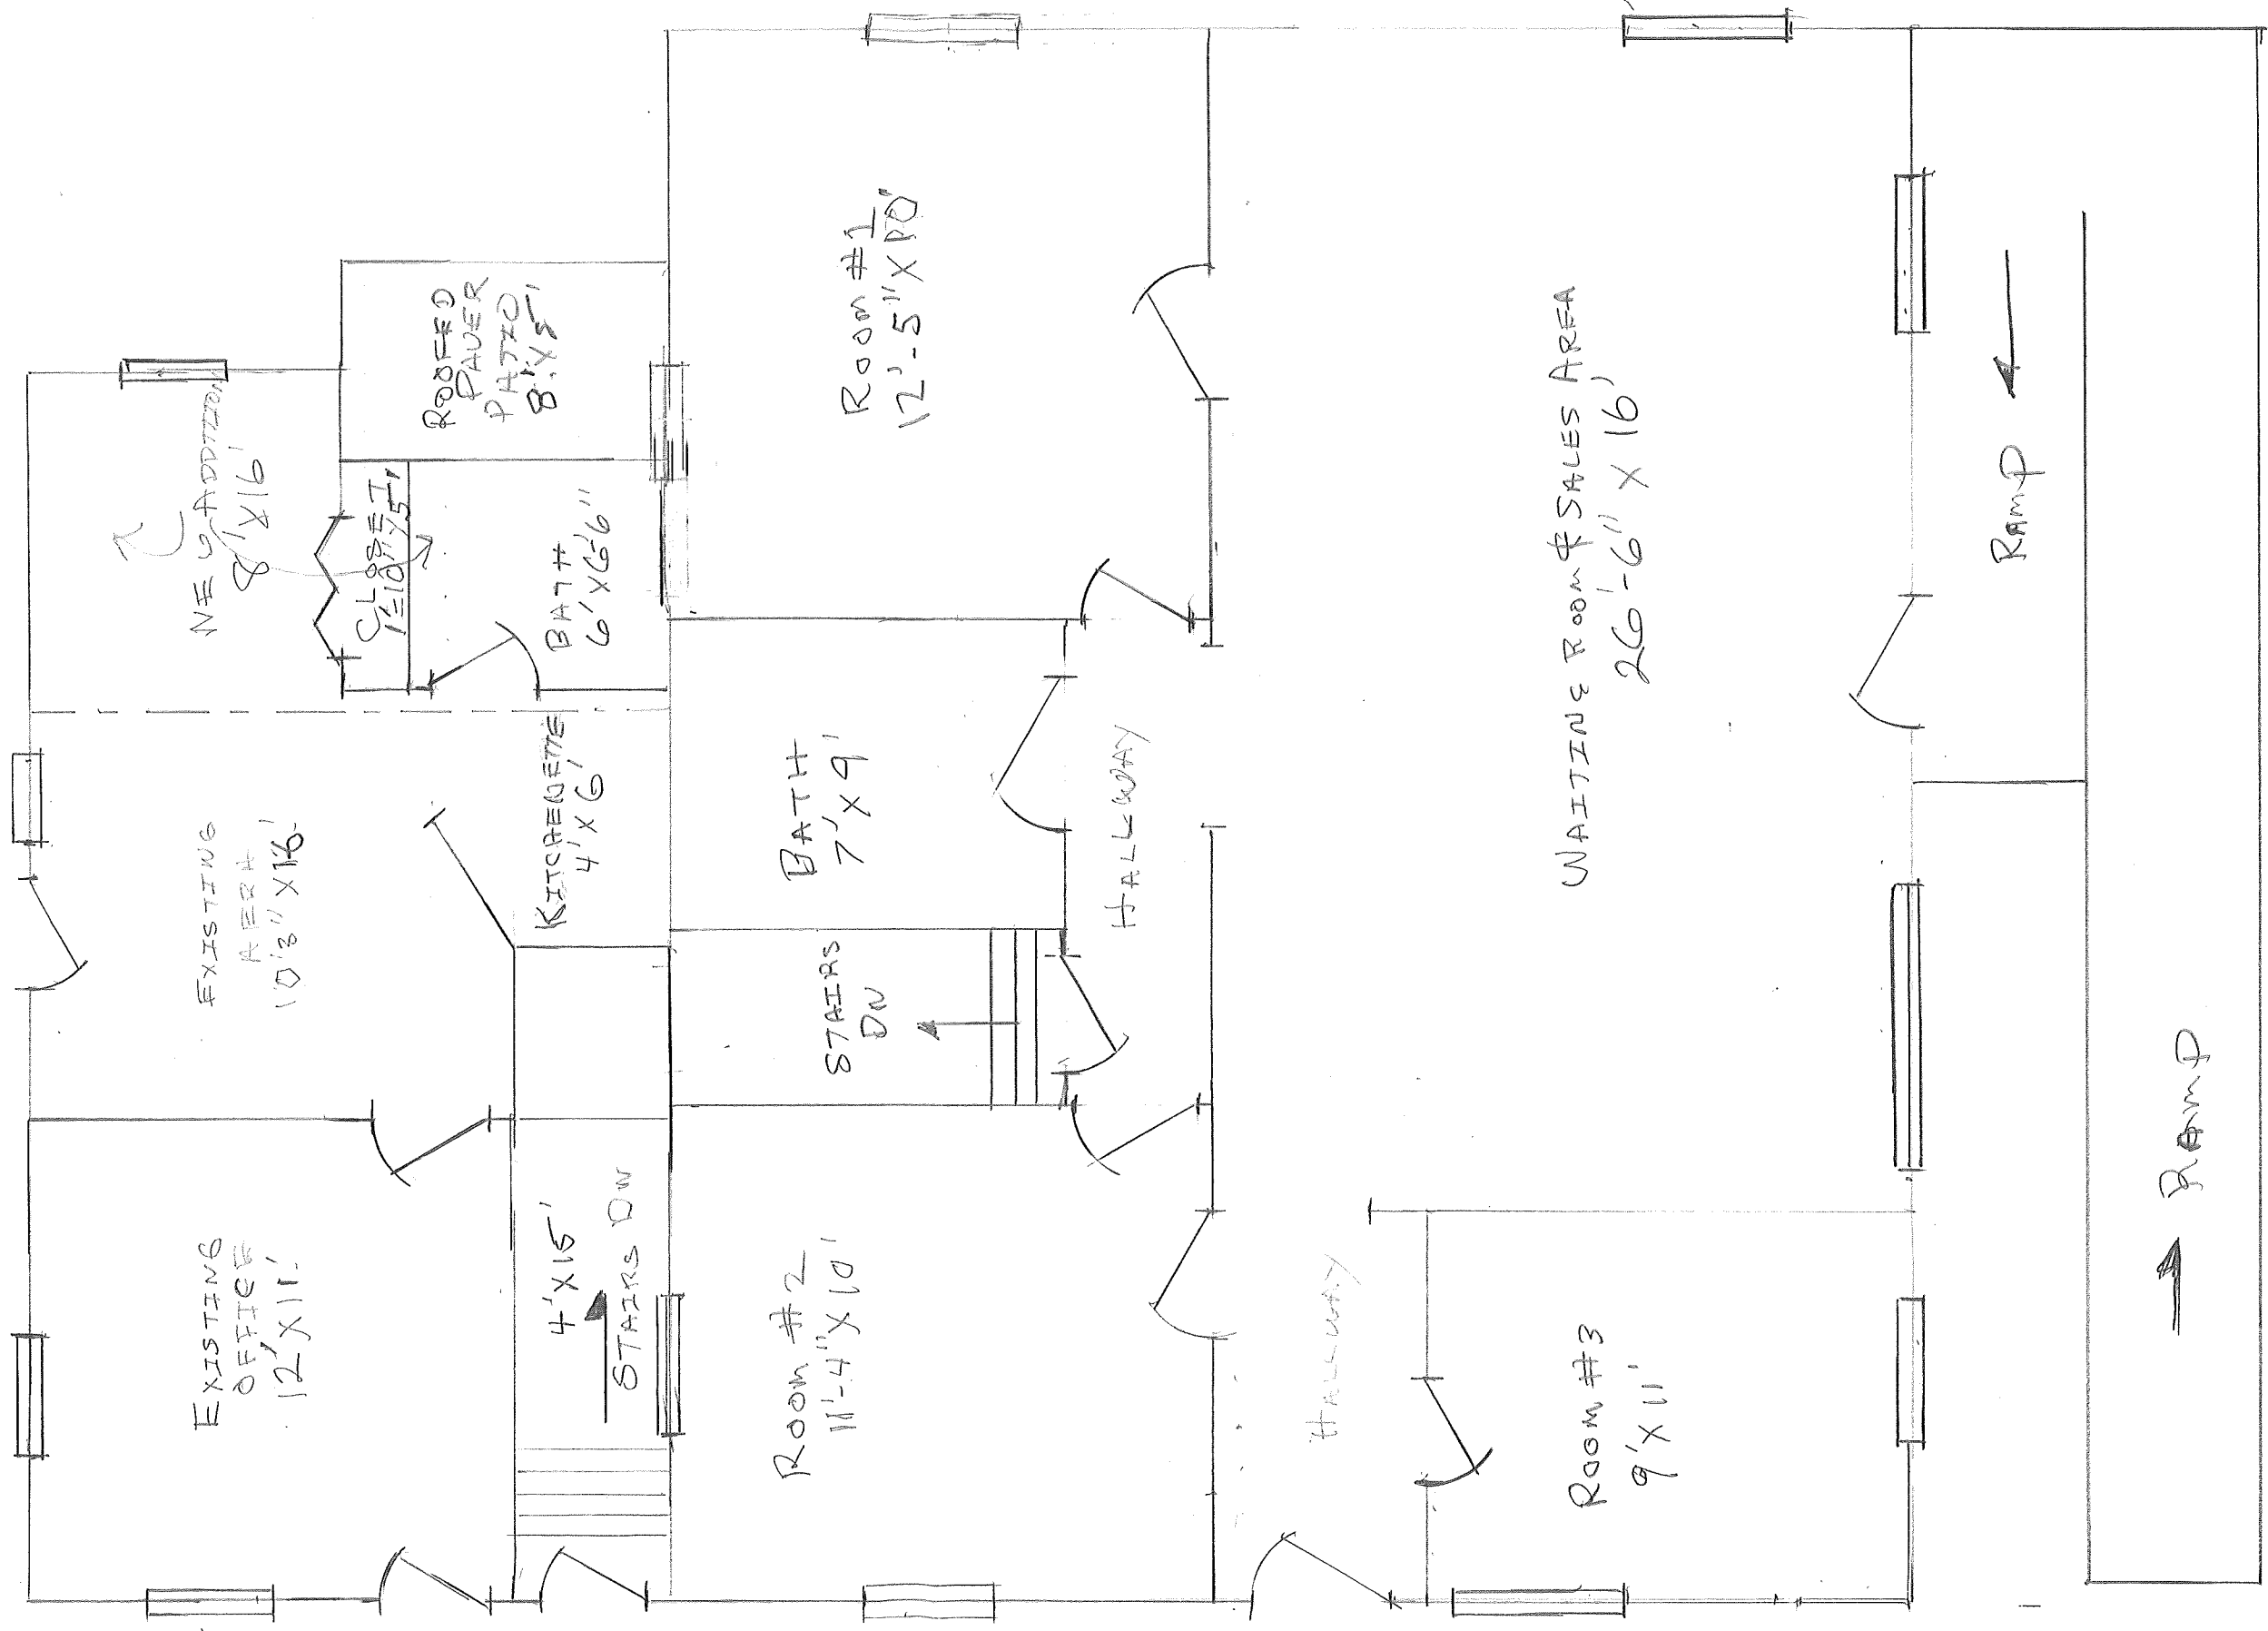

STEEKO BLVD.

PROPERTY OWNER - SYLVIA MEDINA  
 ADDRESS: 2037 STEEKO BLVD. BETHLEHEM, PA.

SCALE: 1/8" = 1'

PROPERTY OWNER: SLYVIA MEDINA  
ADDRESS - 2037 STEFKO BLVD.

SCALE 1/4" = 10'

SCALE: 1/4" = 1'

LOCATION: 2037 STEFKO BLVD.