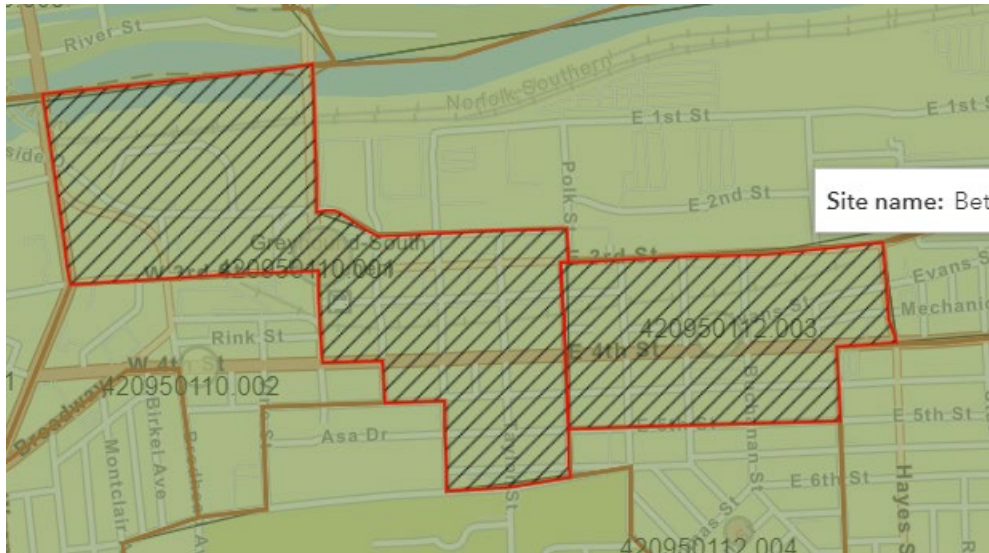

South Terrace

Zip Code: 18015 Census Tract: 113 Block Group: 420950113.001

Total Households - 551

4th st from Duncan – Lynn

Edward st – 7th – Phillip st -William st – Lynn Ave

Saucon Park

Zip Code: 18015 Census Tract: 113 Block Group: 420950113.003

Total Households – 617

River - S.New st – Shimersville rd; Cherry lane – Easton rd; Ravena st – friedensville rd
Mountain dr - Broadway

Greenway Area

Zip Code: 18015 Census Tract: 110 Block Group: 4209550110.001

Total Households – 570

378 – W 3rd st – Morton st – Webster st – Packer Ave – Polk – Columbia St

Northside

Zip Code: 18017 Census Tract: 108 Block Group: 420950108.003

Total Households –550

Main st Linden; Main to Maple; North St – E. church; E. Church – N New - Market

Marvine

Zip Code: 18015 Census Tract: 105 Block Group: 420950105.004

Total Households –252

Stefko blvd – Market st – Marvine st- Win Dr

Total Households- 2,540