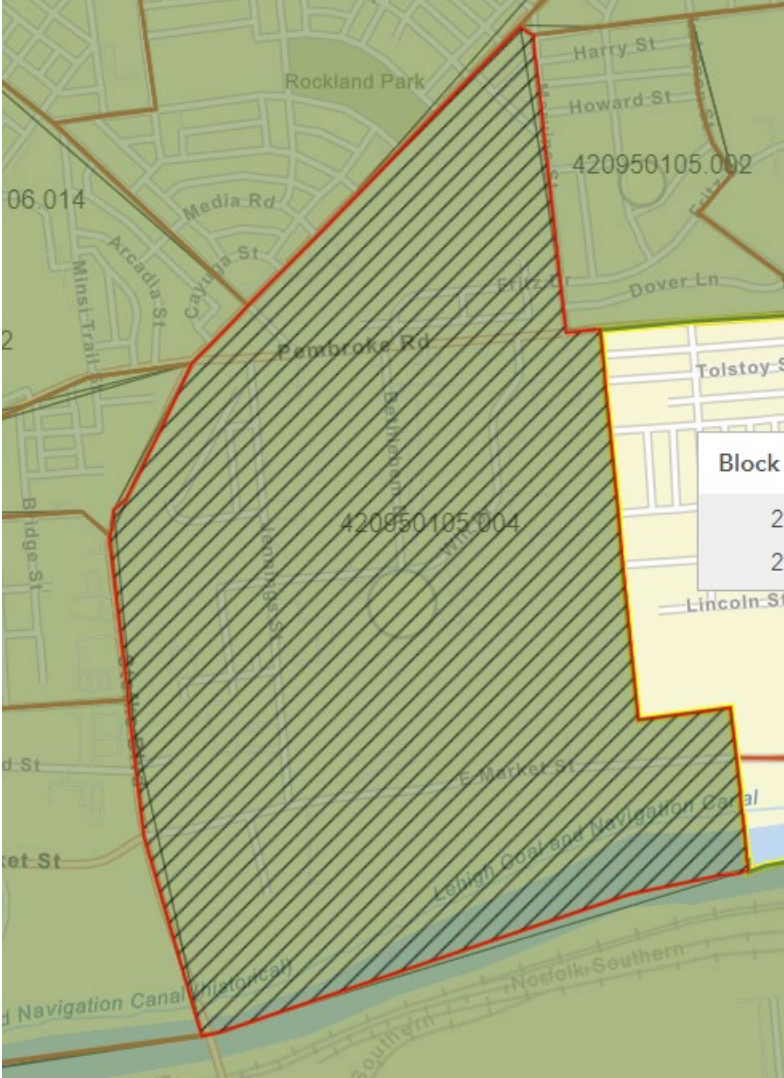

South Terrace

Zip Code: 18015 Census Tract: 113 Block Group: 420950113.001

Total Households - 551

4th st from Duncan – Lynn

Edward st – 7th – Phillip st -William st – Lynn Ave

Saucon Park

Zip Code: 18015 Census Tract: 113 Block Group: 420950113.003

Total Households – 617

River - S.New st – Shimersville rd; Cherry lane – Easton rd; Ravena st – friedensville rd
Mountain dr - Broadway

Greenway Area

Zip Code: 18015 Census Tract: 110 Block Group: 4209550110.001

Total Households – 570

378 – W 3rd st – Morton st – Webster st – Packer Ave – Polk – Columbia St

Northside

Zip Code: 18017 Census Tract: 108 Block Group: 420950108.003

Total Households –550

Main st Linden; Main to Maple; North St – E. church; E. Church – N New - Market

Marvine

Zip Code: 18015 Census Tract: 105 Block Group: 420950105.004

Total Households –252

Stefko blvd – Market st – Marvine st- Win Dr

Total Households- 2,540