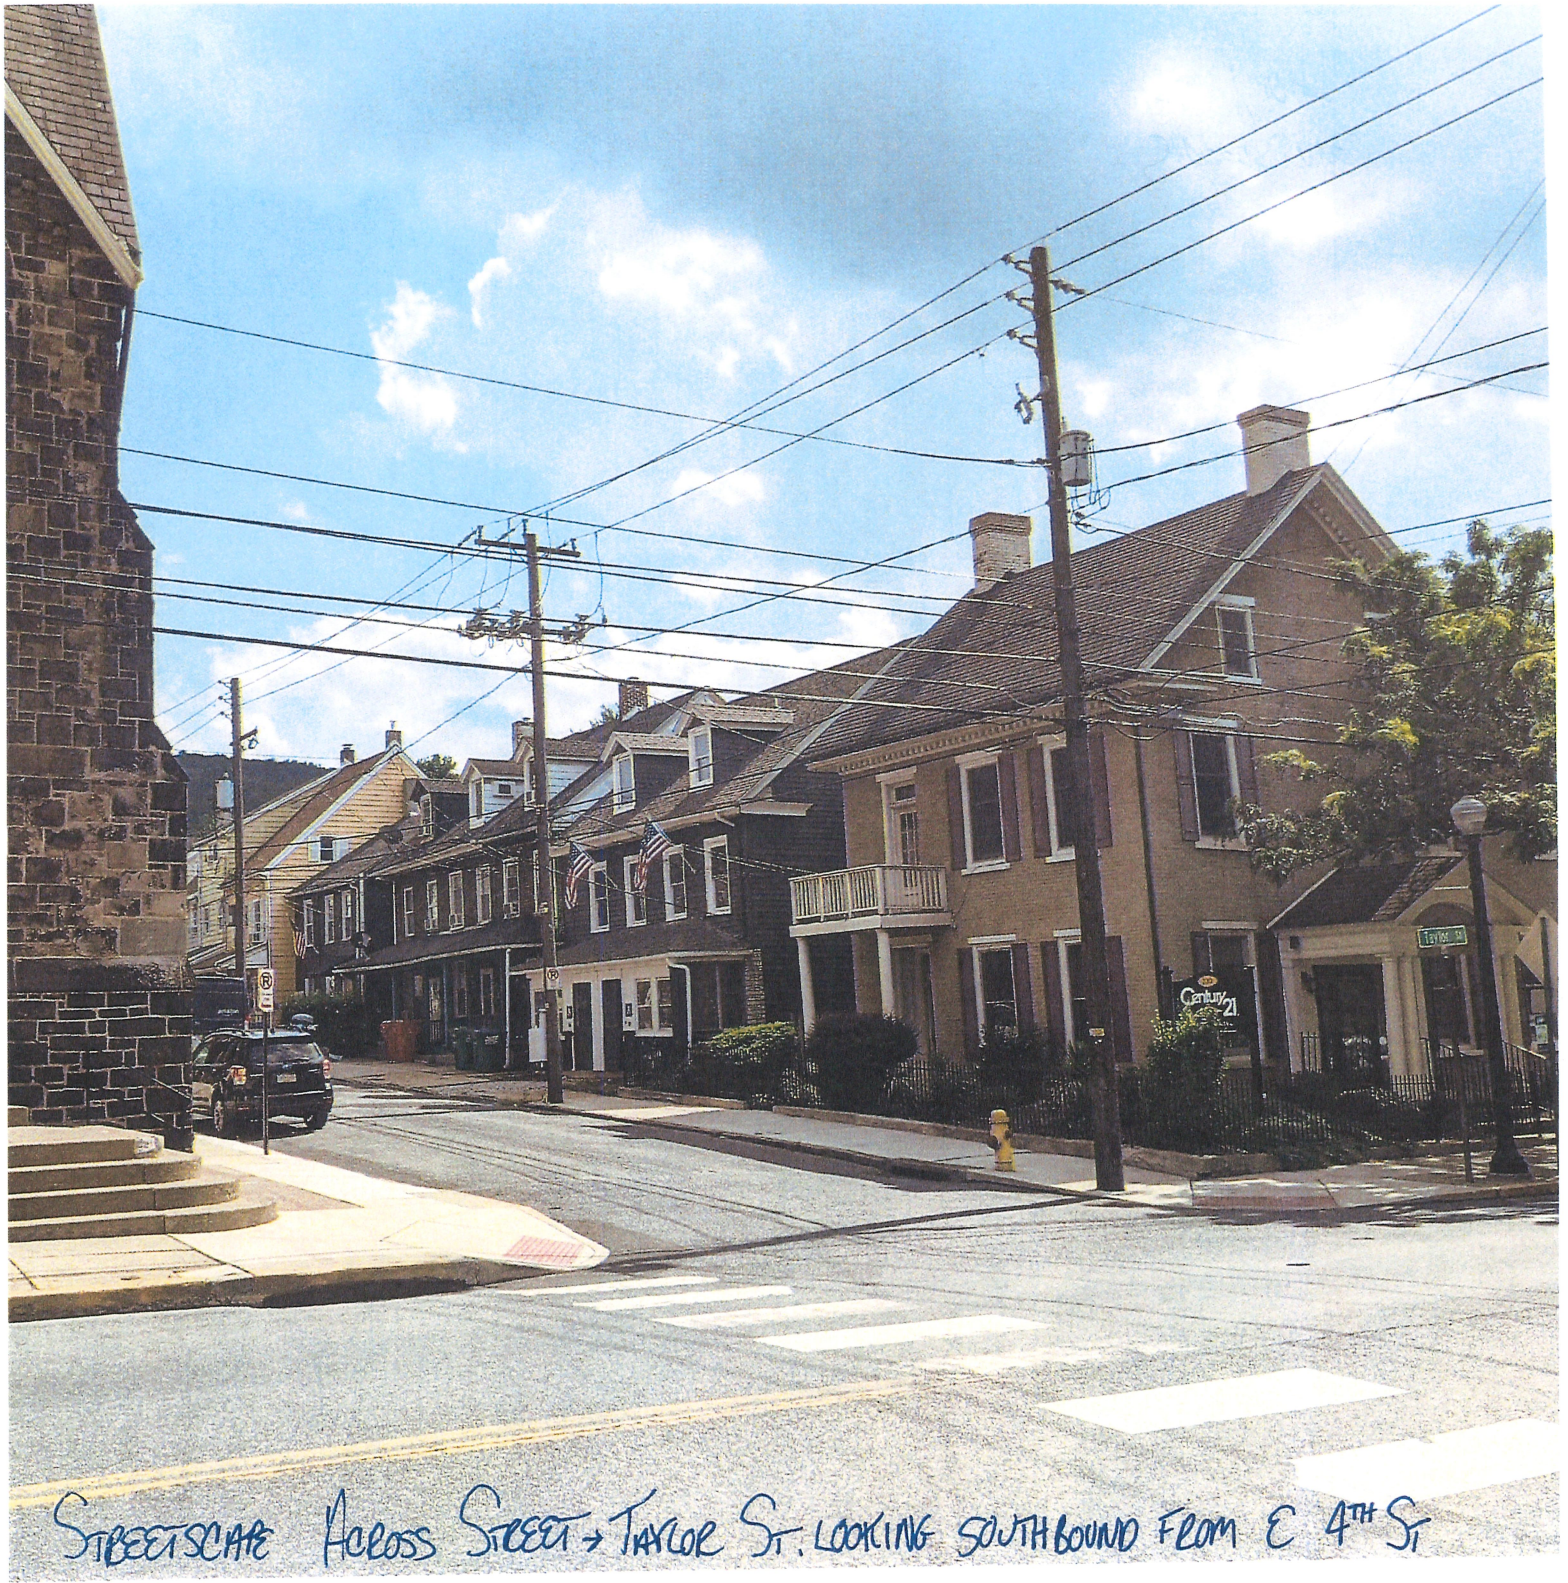

STREETSCAPE Across Street → Taylor St. Looking Southbound From E 4th St