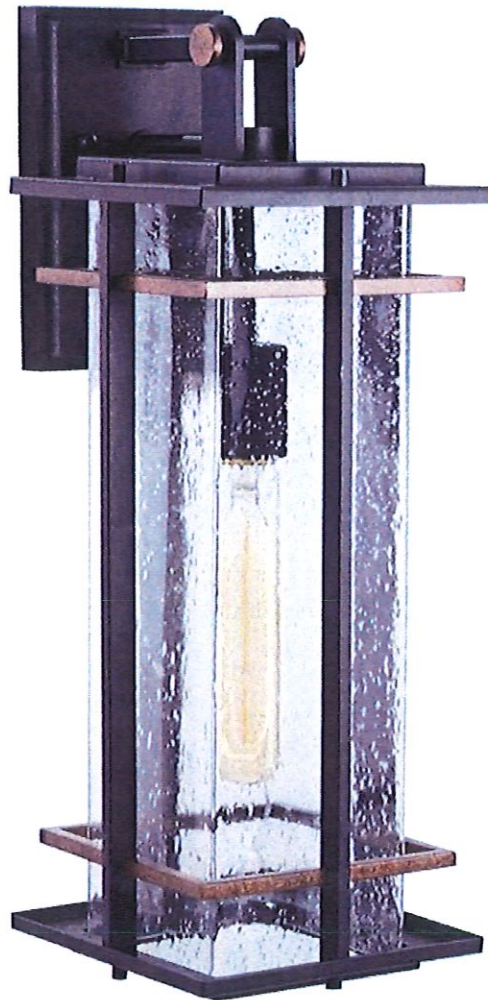

Pg. 12

\$170.14

Save 5% on eligible purchases made with your Lowe's Advantage Card.

[Learn how](#)

Awnings in a Box Classic 48-in Wide x 26.5-in Projection
Ebony Solid Slope Window Manual Retraction Awning

Item #2499579 Model #3020739

Pg.15

LAMPS PLUS

Home / Outdoor Lighting / Industrial / Style # 53W91

San Marcos 18 1/4" High Black and Copper Outdoor Wall Light

★★★★★ 1 Review | 8 Questions, 9 Answers

Pg. 16