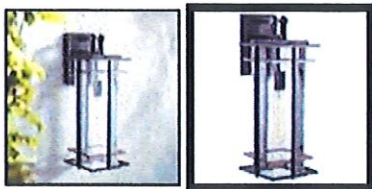

Item #2499579 Model #3020739

Pg.15

LAMPS PLUS

Home / Outdoor Lighting / Industrial / Style # 53W91

San Marcos 18 1/4" High Black and Copper Outdoor Wall Light

★★★★★ 1 Review | 8 Questions, 9 Answers

Pg. 16